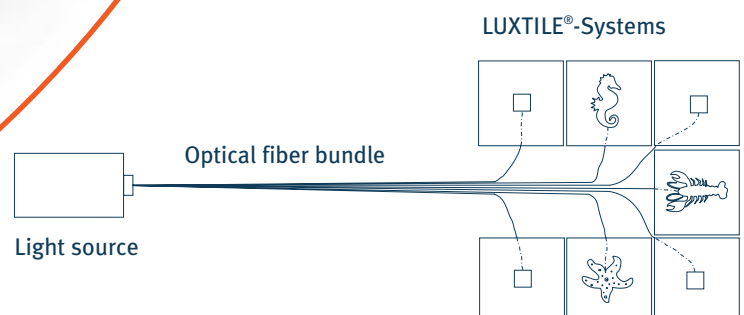

Fascination
and relaxation
together.

Our system consists of 3 parts

- All Light sources are ready for use including lamp (3000 h), fan, IR/ UV-filter, thermalfuse, coloring wheel and are CE approved.
- Optical fiber bundles (PMMA) up to 50 metre (standard = 25 metre).
- **LUXTILE®-Elements** – our Lighttiles do not heat up, work without electricity transfer and are absolutely maintenance free. **LUXTILE®-Elements** last as long as the floor or wall covering itself and the lighting cannot be damaged.